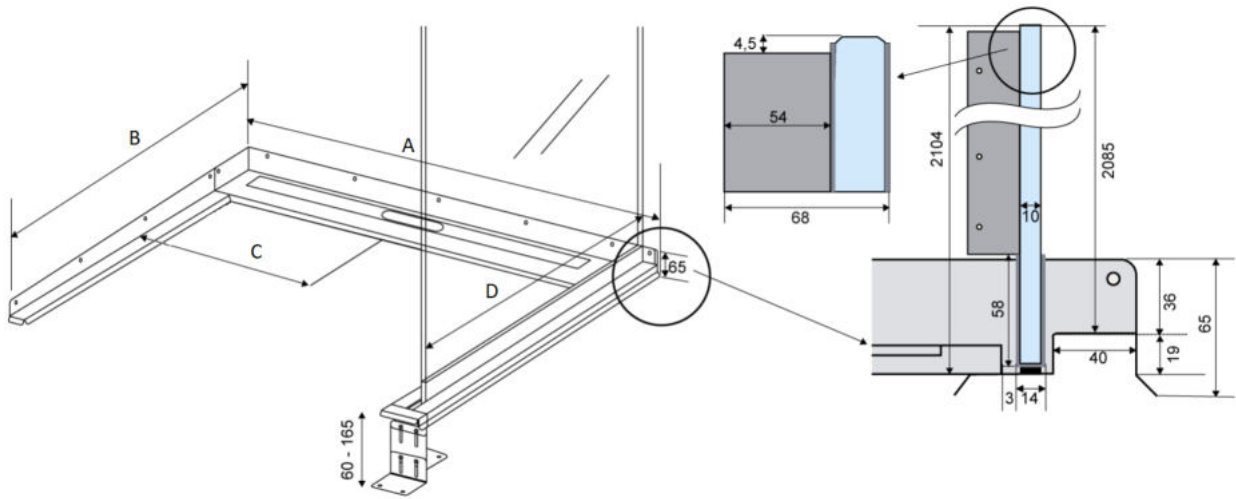

## 5002.0810 | 5003.0810 Glassline Module

For right-aligned shower screen

For left-aligned shower screen

## Specifications

<b>MATERIAL</b>	<b>SURFACE</b>	<b>FLOORING</b>
1,5 mm stainless steel (AISI 304)	Pickled	Tiles
<b>MEMBRANE</b>	<b>FLOOR CONSTRUCTION</b>	<b>INSTALLATION WIDTH (A)</b>
Liquid or sheet membrane	Concrete/wood	801 mm
<b>INSTALLATION DEPTH (B)</b>	<b>CENTRE (C)</b>	<b>SHOWER SCREEN SIZE (D)</b>
1101 mm	401 mm	1000 mm

### Specifications

ITEM NUMBER	GTIN NUMBER	WEIGHT INCLUDING PACKAGING
1910.0815	5707692004389	2140 g
WEIGHT EXCLUDING PACKAGING	MATERIAL	USAGE
2060 g	Stainless steel (AISI 304)	Line drain
SURFACE	INSTALLATION LENGTH (L)	HEIGHT (H)
Brushed	795 mm	H 15 mm
LENGTH MODEL	FITS DRAIN UNIT	INSERT
800 mm	1001, 1002, 1003, 1004, 1100, 5002, 5003	Synthetic

### Specifications

<b>ITEM NUMBER</b>	<b>LENGTH MODEL</b>	<b>HEIGHT (H)</b>
5100.1000	1000 mm	2104 mm
<b>DESIGN</b>	<b>MATERIAL</b>	
Transparent	Stainless steel (AISI 304) 10 mm safety float glass	