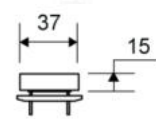

### Specifications

ITEM NUMBER	GTIN NUMBER	WEIGHT INCLUDING PACKAGING
1910.0815	5707692004389	2140 g
WEIGHT EXCLUDING PACKAGING	MATERIAL	USAGE
2060 g	Stainless steel (AISI 304)	Line drain
SURFACE	INSTALLATION LENGTH (L)	HEIGHT (H)
Brushed	795 mm	H 15 mm
LENGTH MODEL	FITS DRAIN UNIT	INSERT
800 mm	1001, 1002, 1003, 1004, 1100, 5002, 5003	Synthetic

Also available in 10, 12 and 25 mm heights (depending on the thickness of the floor tile).

Contact Wetroom Materials for other heights.

### Specifications

ITEM NUMBER	GTIN NUMBER	WEIGHT INCLUDING PACKAGING
1940.0815	5707692005225	1550 g
WEIGHT EXCLUDING PACKAGING	MATERIAL	USAGE
1470 g	Stainless steel (AISI 304)	Line drain
SURFACE	HEIGHT (H)	LENGTH MODEL
Brushed	H 15 mm	800 mm
HEIGHTENER SET	LENGTH WITH/WITHOUT FRAME	
Plastic (PE)	733/795 mm	

### Specifications

<b>ITEM NUMBER</b>	<b>LENGTH MODEL</b>	<b>HEIGHT (H)</b>
5100.1000	1000 mm	2104 mm
<b>DESIGN</b>	<b>MATERIAL</b>	
Transparent	Stainless steel (AISI 304) 10 mm safety float glass	