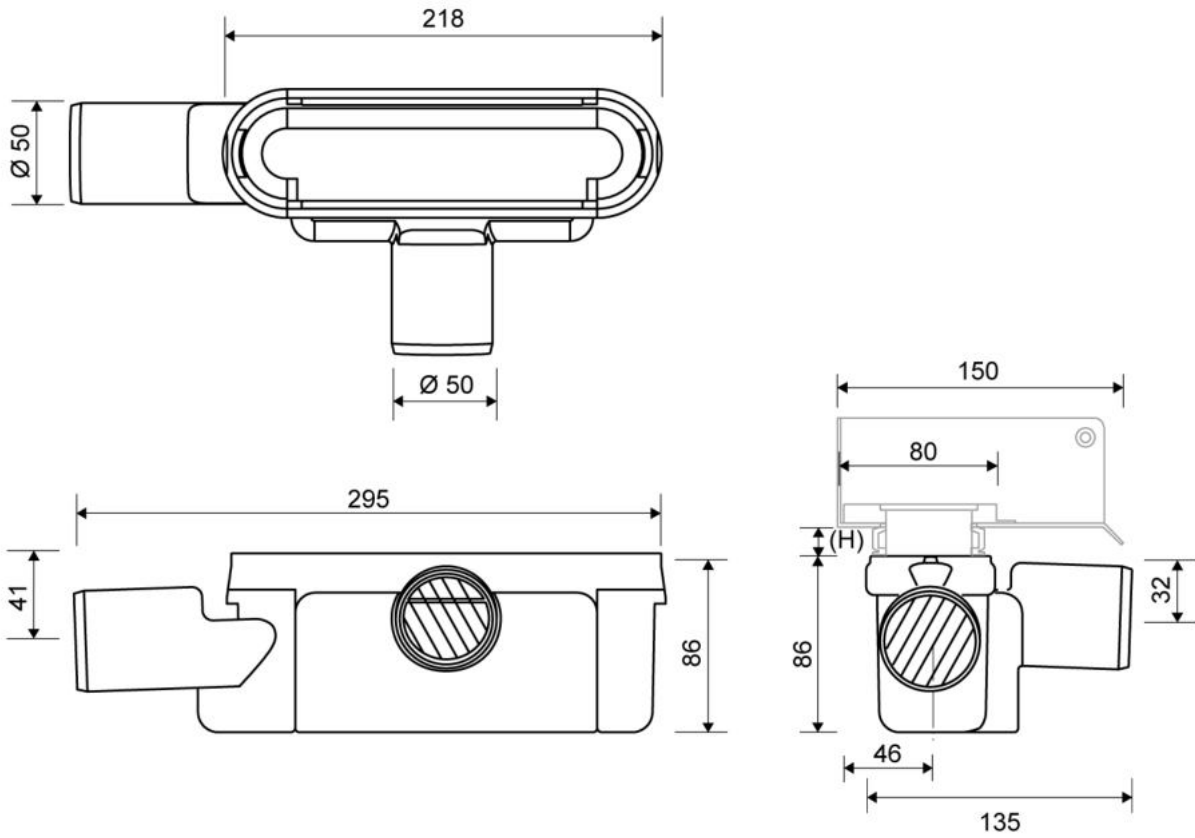

## Specifications

<b>MATERIAL</b>	<b>SURFACE</b>	<b>FLOORING</b>
1,5 mm stainless steel (AISI 304)	Pickled	Tiles
<b>MEMBRANE</b>	<b>FLOOR CONSTRUCTION</b>	<b>INSTALLATION WIDTH (A)</b>
Liquid or sheet membrane	Concrete/wood	801 mm
<b>INSTALLATION DEPTH (B)</b>	<b>CENTRE (C)</b>	<b>SHOWER SCREEN SIZE (D)</b>
1101 mm	401 mm	1000 mm

### Specifications

ITEM NUMBER	GTIN NUMBER	WEIGHT INCLUDING PACKAGING
1416.0050	5707692012520	505 g
WEIGHT EXCLUDING PACKAGING	MATERIAL	USAGE
312 g	Plastic (PP)	Line drain
BARRIER	GASKET	CAPACITY
With	EPDM	0,8 l/s
SIDE INLET	CENTER	FITS DRAIN UNIT
Without	32 mm	1001, 1002, 1003, 1004, 1100, 3002, 3004, 5002, 5003, 4004

#### FITTING HEIGHTS - LINE FAUCETS 1001, 1002, 1003, 1004

Ø	Outlet direction	300	600	700	800	900	1000	1200
Ø 50 mm	Horizontal	98 mm	102 mm	103 mm	104 mm	105 mm	106 mm	108 mm

### Specifications

ITEM NUMBER	GTIN NUMBER	WEIGHT INCLUDING PACKAGING
1910.0815	5707692004389	2140 g
WEIGHT EXCLUDING PACKAGING	MATERIAL	USAGE
2060 g	Stainless steel (AISI 304)	Line drain
SURFACE	INSTALLATION LENGTH (L)	HEIGHT (H)
Brushed	795 mm	H 15 mm
LENGTH MODEL	FITS DRAIN UNIT	INSERT
800 mm	1001, 1002, 1003, 1004, 1100, 5002, 5003	Synthetic