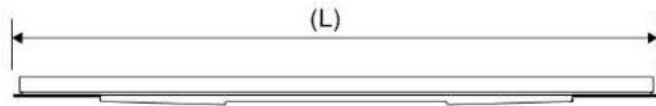

### Specifications

ITEM NUMBER	GTIN NUMBER	WEIGHT INCLUDING PACKAGING
1910.0815	5707692004389	2140 g
WEIGHT EXCLUDING PACKAGING	MATERIAL	USAGE
2060 g	Stainless steel (AISI 304)	Line drain
SURFACE	INSTALLATION LENGTH (L)	HEIGHT (H)
Brushed	795 mm	H 15 mm
LENGTH MODEL	FITS DRAIN UNIT	INSERT
800 mm	1001, 1002, 1003, 1004, 1100, 5002, 5003	Synthetic

### HighLine | Cassette

The set consists of a Highline Cassette to place tile into, heightener set and screws.

Can be used with or without Highline Frame.

When using without Highline Frame, ensure rear wall build up allows for equal drainage gap on all sides.

Also available in 10, 12 and 25 mm heights (depending on the thickness of the floor tile).

Contact Wetroom Materials for other heights.

### Specifications

ITEM NUMBER	GTIN NUMBER	WEIGHT INCLUDING PACKAGING
1940.0815	5707692005225	1550 g
WEIGHT EXCLUDING PACKAGING	MATERIAL	USAGE
1470 g	Stainless steel (AISI 304)	Line drain
SURFACE	HEIGHT (H)	LENGTH MODEL
Brushed	H 15 mm	800 mm
HEIGHTENER SET	LENGTH WITH/WITHOUT FRAME	
Plastic (PE)	733/795 mm	