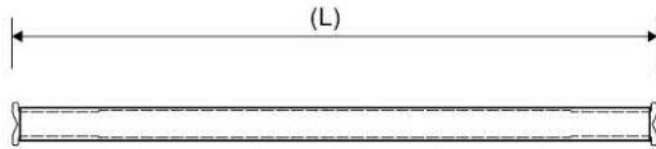

### HighLine | Cassette

The set consists of a Highline Cassette to place tile into, heightener set and screws.

Can be used with or without Highline Frame.

When using without Highline Frame, ensure rear wall build up allows for equal drainage gap on all sides.

Also available in 10, 12 and 25 mm heights (depending on the thickness of the floor tile).

Contact Wetroom Materials for other heights.

### Specifications

ITEM NUMBER	GTIN NUMBER	WEIGHT INCLUDING PACKAGING
1940.0815	5707692005225	1550 g
WEIGHT EXCLUDING PACKAGING	MATERIAL	USAGE
1470 g	Stainless steel (AISI 304)	Line drain
SURFACE	HEIGHT (H)	LENGTH MODEL
Brushed	H 15 mm	800 mm
HEIGHTENER SET	LENGTH WITH/WITHOUT FRAME	
Plastic (PE)	733/795 mm	

### Specifications

<b>ITEM NUMBER</b>	<b>LENGTH MODEL</b>	<b>HEIGHT (H)</b>
5100.1000	1000 mm	2104 mm
<b>DESIGN</b>	<b>MATERIAL</b>	
Transparent	Stainless steel (AISI 304) 10 mm safety float glass	