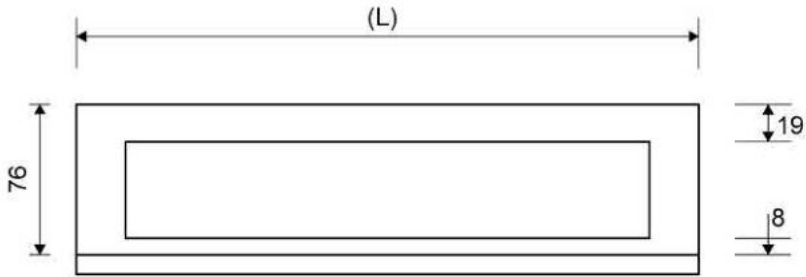

#### FITTING HEIGHTS - LINE FAUCETS 1001, 1002, 1003, 1004

Ø	Outlet direction	300	600	700	800	900	1000	1200
Ø 50 mm	Horizontal	98 mm	102 mm	103 mm	104 mm	105 mm	106 mm	108 mm

## 1910.0815 - 800mm Stainless Steel Frame

Line 1910

Highline Frame can be placed around Highline Custom, Cassette and Panel.  
Also available in 10, 12 and 25mm heights (depending on the thickness of the floor tile)  
Contact Wetroom Materials for other heights.

### Specifications

ITEM NUMBER	GTIN NUMBER	WEIGHT INCLUDING PACKAGING
1910.0815	5707692004389	2140 g
WEIGHT EXCLUDING PACKAGING	MATERIAL	USAGE
2060 g	Stainless steel (AISI 304)	Line drain
SURFACE	INSTALLATION LENGTH (L)	HEIGHT (H)
Brushed	795 mm	H 15 mm
LENGTH MODEL	FITS DRAIN UNIT	INSERT
800 mm	1001, 1002, 1003, 1004, 1100, 5002, 5003	Synthetic

### Specifications

<b>ITEM NUMBER</b>	<b>LENGTH MODEL</b>	<b>HEIGHT (H)</b>
5100.1000	1000 mm	2104 mm
<b>DESIGN</b>	<b>MATERIAL</b>	
Transparent	Stainless steel (AISI 304) 10 mm safety float glass	